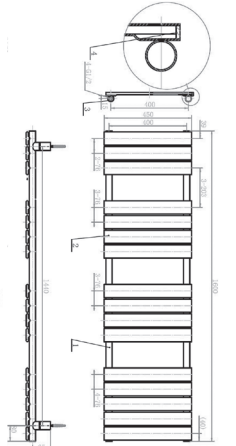

1600x450mm
TIS2074, TIS2083, TIS2092