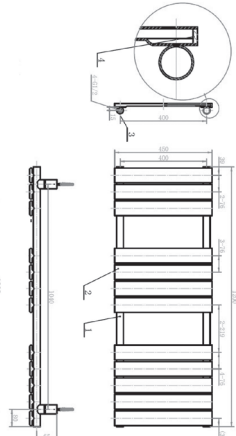

Which element do I need...?

- TIS2112 150w
- TIS2113 300w
- TIS2114 600w
- TIS2115 150w plus T piece
- TIS2116 300w plus T piece
- TIS2117 600w plus T piece

		Approx Rad Height				
		600mm	750mm	1200mm	1500mm	1800mm
Approx Rad Width	450mm	75-150w	125-250w	250-300w	300-400w	400-600w
	500mm	125-250w	150-400w	250-400w	400-600w	400-600w
	600mm	150-250w	250-300w	250-400w	400-600w	600-800w
	750mm	250-400w	300-600w	400-600w	400-800w	600-800w

QUEENSTOWN
DESIGNER TOWEL RADIATOR

650x400mm
TIS2070, TIS2079, TIS2088

800x400mm
TIS2071, TIS2080, TIS2089, TIS2132

1000x400mm
TIS2072, TIS2090

1200x400mm
TIS2073, TIS2082, TIS2091, TIS2133,
TIS2135, TIS2146, TIS2169