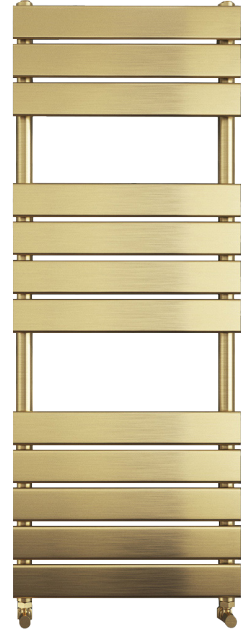

Get the look with our Gunmetal range available in the current Tailored Bathrooms brochure

Shop Gunmetal

Shop Brushed Brass

BRUSHED BRASS

AUCKLAND TOWEL WARMER

TIS2145
AUCKLAND

QUEENSTOWN TOWEL WARMER

TIS2169
QUEENSTOWN

TIS5117
CHEPSTOW BRUSHED
BRASS BATH FILLER

TIS5120
SWANSEA BRUSHED
BRASS FLOOR
STANDING BATH
FILLER

Size (mm)	Centres	Bars	Finish	BTU Code
1200 x 500	450	15	Brushed Brass	1385 TIS2145
1200 x 450	400	12	Brushed Brass	1364 TIS2169