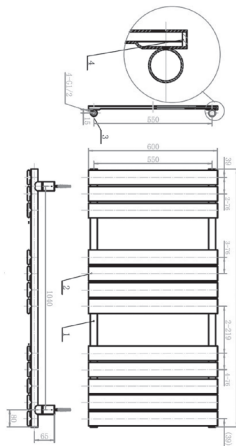

Which element do I need...?

- TIS2112 150w
- TIS2113 300w
- TIS2114 600w
- TIS2115 150w plus T piece
- TIS2116 300w plus T piece
- TIS2117 600w plus T piece

		Approx Rad Height				
		600mm	750mm	1200mm	1500mm	1800mm
Approx Rad Width	450mm	75-150w	125-250w	250-300w	300-400w	400-600w
	500mm	125-250w	150-400w	250-400w	400-600w	400-600w
	600mm	150-250w	250-300w	250-400w	400-600w	600-800w
	750mm	250-400w	300-600w	400-600w	400-800w	600-800w

QUEENSTOWN
DESIGNER TOWEL RADIATOR

650x400mm
TIS2070, TIS2079, TIS2088

800x400mm
TIS2071, TIS2080, TIS2089, TIS2132

1000x400mm
TIS2072, TIS2090

1200x400mm
TIS2073, TIS2082, TIS2091, TIS2133,
TIS2135, TIS2146, TIS2169