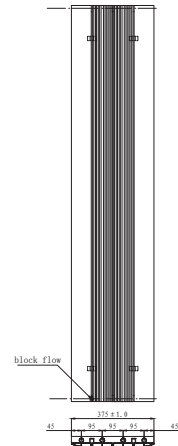

1600x600mm
TIS2078, TIS2087, TIS2096, TIS2168

TAUPO
ALUMINIUM RADIATOR

1800x375mm
TIS2147, TIS2148, TIS2149