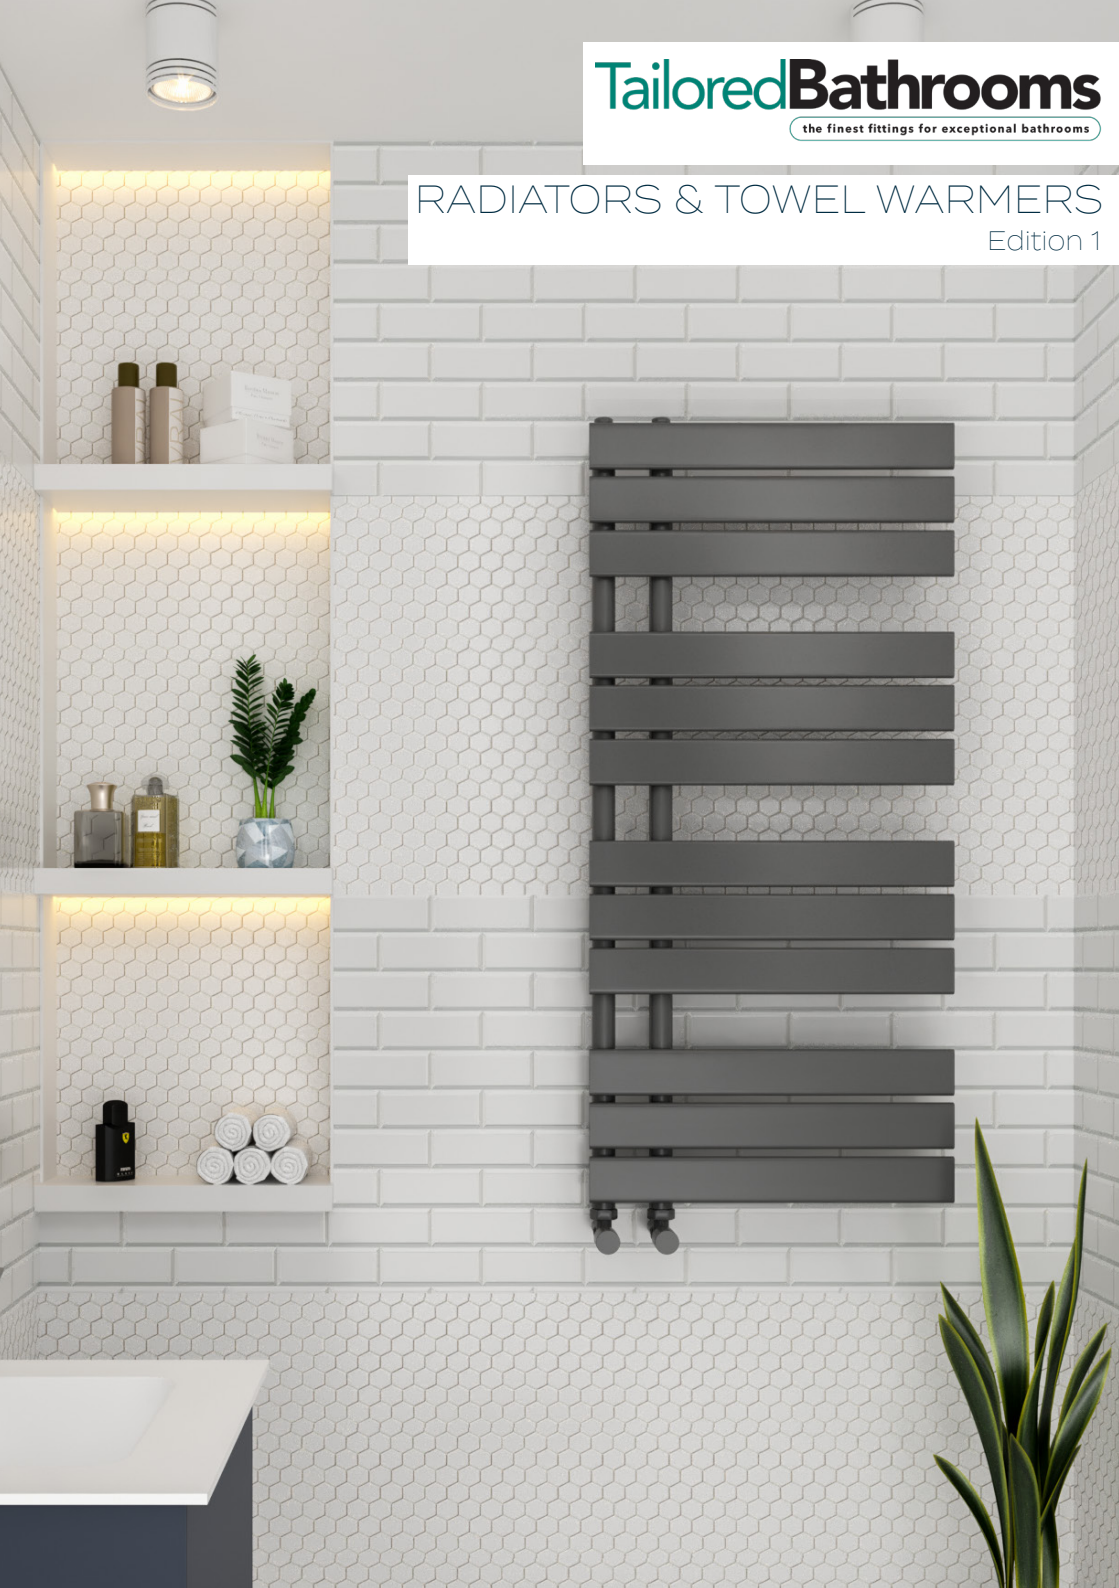

RADIATORS & TOWEL WARMERS

Edition 1

Tailored Bathrooms

the finest fittings for exceptional bathrooms

Radiators & towel warmers to suit any room from ultra modern to tastefully traditional.

5 YEAR
GUARANTEE