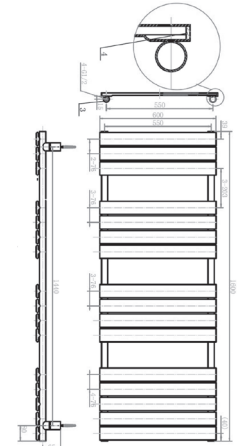

1600x600mm
TIS2078, TIS2087, TIS2096, TIS2168