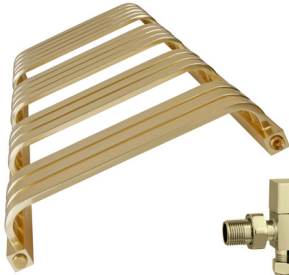

TIS0215 Angled
TIS0216 Straight