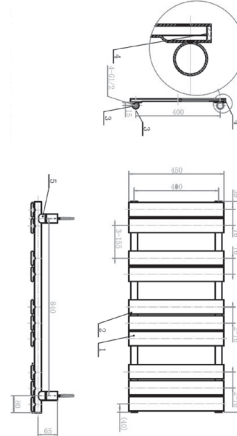

1000x400mm
TIS2072, TIS2090