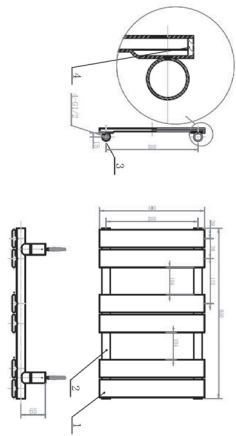

QUEENSTOWN
DESIGNER TOWEL RADIATOR

650x400mm
TIS2070, TIS2079, TIS2088