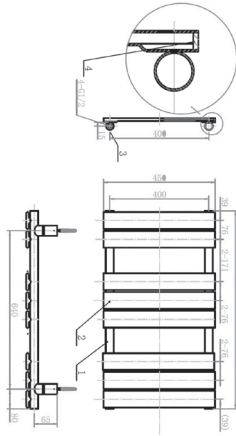

800x400mm
TIS2071, TIS2080, TIS2089, TIS2132